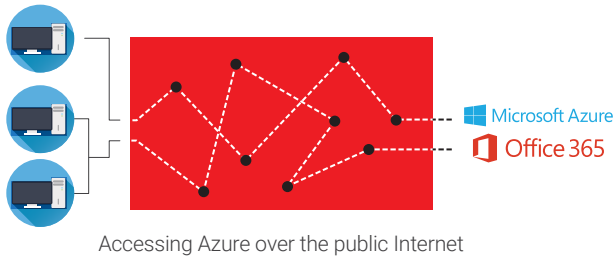

Irrespective of whether you use Azure for back-up and Disaster Recovery

the Azure services are in the USA, Europe or Asia, CLOUD X Fusion provides enterprise-grade connectivity from anywhere in the world over a private global MPLS network backed by performance SLAs. Now, Azure users anywhere can benefit from improved network reliability, performance and security; even those whose "last mile" access is over the Internet.

Benefit from up to 100 times faster throughput (at up to 10 Gbps) when accessing Microsoft Azure via CLOUD X Fusion and ExpressRoute

KEY HIGHLIGHTS

- **Higher performance Azure services:** Azure services that run as fast as applications hosted in your own data centers with lower latency and higher throughput from GCX's global network
- **Fast, easy, flexible provisioning:** CLOUD X Fusion is a single source of enterprise grade private connectivity to Azure
- **Enhanced security:** bypass the public Internet by being "on-net" on GCX's private global network
- **Bandwidth to scale with your needs:** A choice of bandwidths is available which can be scaled dynamically to ensure you only pay for what you need
- **Extensive Global Reach:** Seamless connectivity into Azure from developed and emerging markets in the US, Europe, Middle East & Asia based on GCX's global subsea and terrestrial fiber networks

Benefit from up to 100 times faster throughput (at up to 10 Gbps) when accessing Microsoft Azure via CLOUD X Fusion and ExpressRoute

Connecting to Azure services over the public Internet can lead to inconsistency, unpredictability and disappointed users with performance dictated by ISP coverage and peering