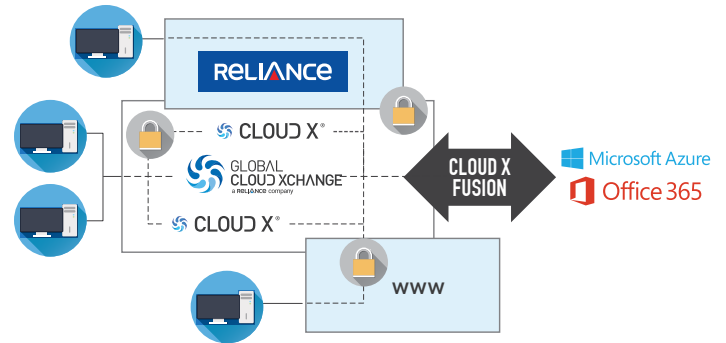

Irrespective of whether you use Azure for back-up and Disaster Recovery

the Azure services are in the USA, Europe or Asia, CLOUD X Fusion provides enterprise-grade connectivity from anywhere in the world over a private global MPLS network backed by performance SLAs. Now, Azure users anywhere can benefit from improved network reliability, performance and security; even those whose "last mile" access is over the Internet.

Benefit from up to 100 times faster throughput (at up to 10 Gbps) when accessing Microsoft Azure via CLOUD X Fusion and ExpressRoute

KEY HIGHLIGHTS

- **Higher performance Azure services:** Azure services that run as fast as applications hosted in your own data centers with lower latency and higher throughput from GCX's global network
- **Fast, easy, flexible provisioning:** CLOUD X Fusion is a single source of enterprise grade private connectivity to Azure
- **Enhanced security:** bypass the public Internet by being "on-net" on GCX's private global network
- **Bandwidth to scale with your needs:** A choice of bandwidths is available which can be scaled dynamically to ensure you only pay for what you need
- **Extensive Global Reach:** Seamless connectivity into Azure from developed and emerging markets in the US, Europe, Middle East & Asia based on GCX's global subsea and terrestrial fiber networks

Benefit from up to 100 times faster throughput (at up to 10 Gbps) when accessing Microsoft Azure via CLOUD X Fusion and ExpressRoute

Connecting to Azure services over the public Internet can lead to inconsistency, unpredictability and disappointed users with performance dictated by ISP coverage and peering

With CLOUD X Fusion, Azure services are as good as “on-net” for GCX, meaning connectivity will be more reliable, consistent and, since ours is a private network, more secure.

CLOUD X FUSION FOR MICROSOFT AZURE INTERCONNECT LOCATIONS