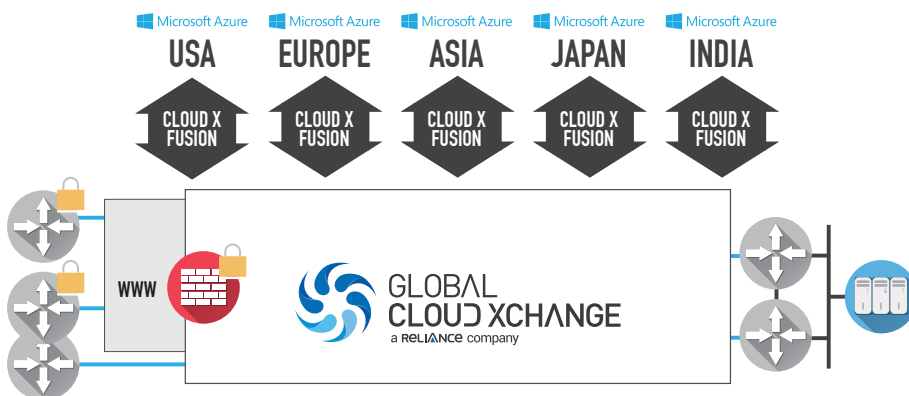

CLOUD X[®] FUSION FOR AZURE

DON'T LET THE INTERNET SPOIL YOUR INVESTMENT IN AZURE

Through CLOUD X Fusion, GCX can provide secure, high-performance connectivity directly into Microsoft Azure via ExpressRoute, providing enterprises throughout the Emerging Markets Corridor with a more reliable and consistent Azure experience, whether Virtual Machines, Blob Storage or even Office365.

Irrespective of whether you use Azure for back-up and Disaster Recovery

the Azure services are in the USA, Europe or Asia, CLOUD X Fusion provides enterprise-grade connectivity from anywhere in the world over a private global MPLS network backed by performance SLAs. Now, Azure users anywhere can benefit from improved network reliability, performance and security; even those whose "last mile" access is over the Internet.

Benefit from up to 100 times faster throughput (at up to 10 Gbps) when accessing Microsoft Azure via CLOUD X Fusion and ExpressRoute

KEY HIGHLIGHTS

- **Higher performance Azure services:** Azure services that run as fast as applications hosted in your own data centers with lower latency and higher throughput from GCX's global network
- **Fast, easy, flexible provisioning:** CLOUD X Fusion is a single source of enterprise grade private connectivity to Azure
- **Enhanced security:** bypass the public Internet by being "on-net" on GCX's private global network
- **Bandwidth to scale with your needs:** A choice of bandwidths is available which can be scaled dynamically to ensure you only pay for what you need
- **Extensive Global Reach:** Seamless connectivity into Azure from developed and emerging markets in the US, Europe, Middle East & Asia based on GCX's global subsea and terrestrial fiber networks